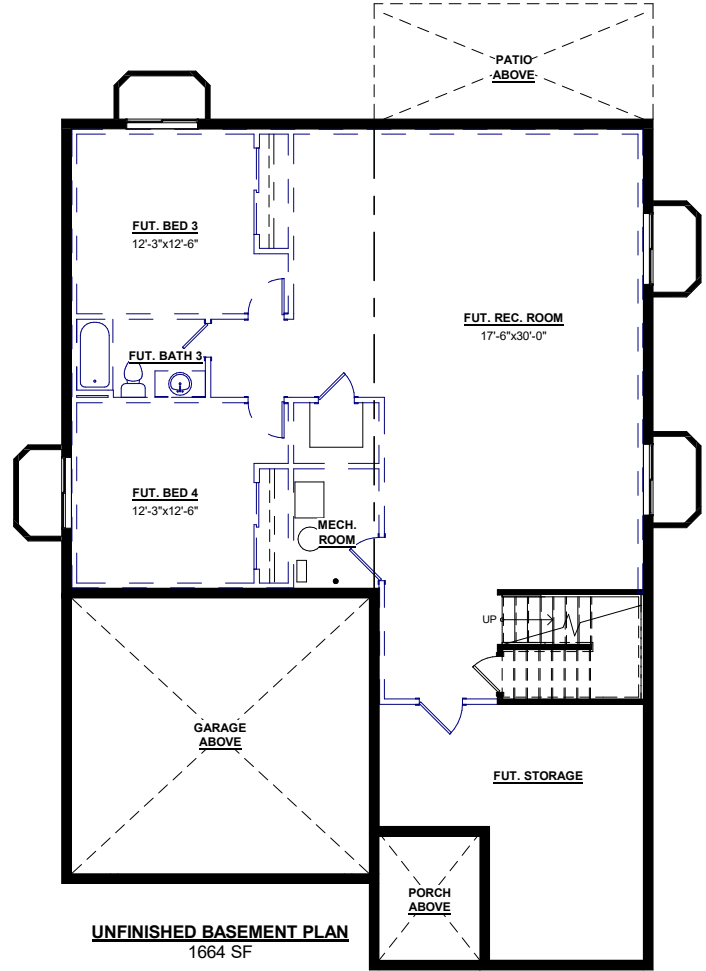

The - Model 300-A

Finished Sq. Ft. 1712 Total Sq. Ft. 3376

In a continuing effort to improve our homes, Von's 7, LLC and Von's Colorado Concepts reserves the right to make changes and/or modifications to plans, elevations, specifications, features, colors, and prices without prior notice. Optional upgrades may be shown for illustration purposes.