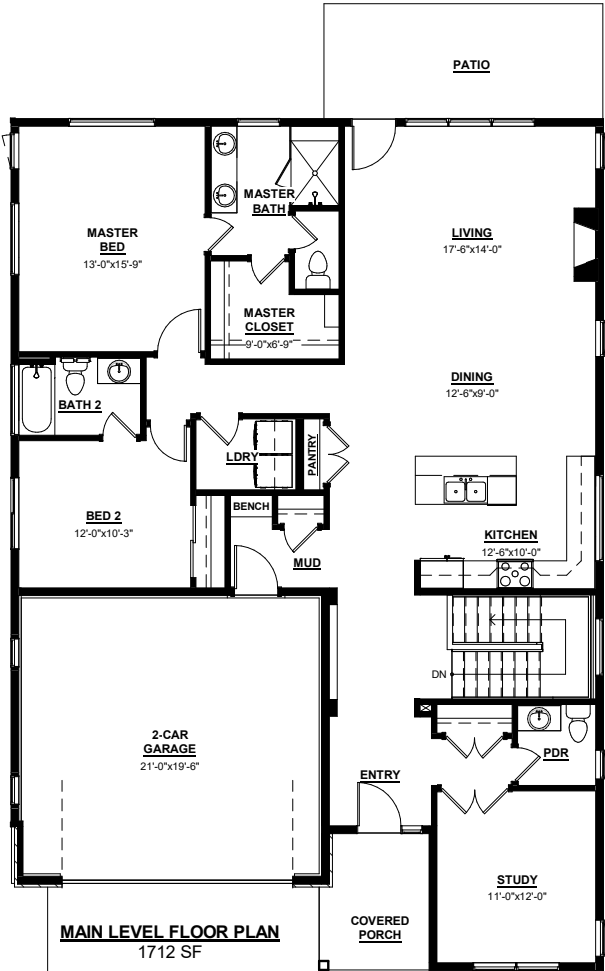

The - Model 300-A

Finished Sq. Ft. 1712 Total Sq. Ft. 3376

In a continuing effort to improve our homes, Von's 7, LLC and Von's Colorado Concepts reserves the right to make changes and/or modifications to plans, elevations, specifications, features, colors, and prices without prior notice. Optional upgrades may be shown for illustration purposes.