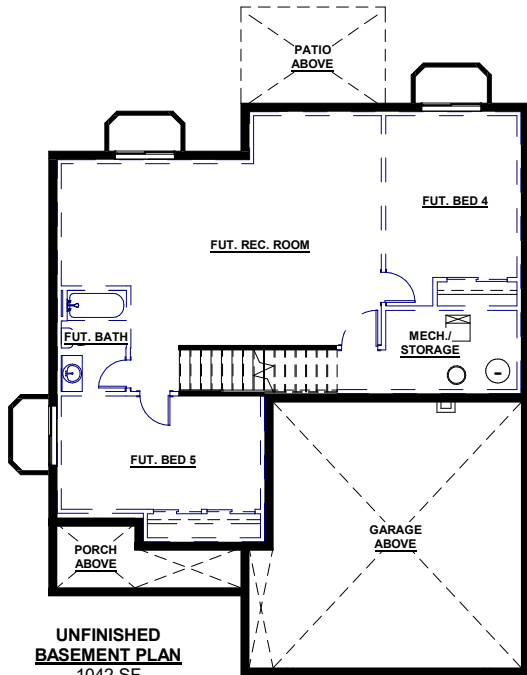

The - Model 945-BF

Finished Sq. Ft. 2235 Total Sq. Ft. 3277

SECOND LEVEL FLOOR PLAN
1099 SF

MAIN LEVEL FLOOR PLAN
1136 SF

UNFINISHED BASEMENT PLAN
1042 SF