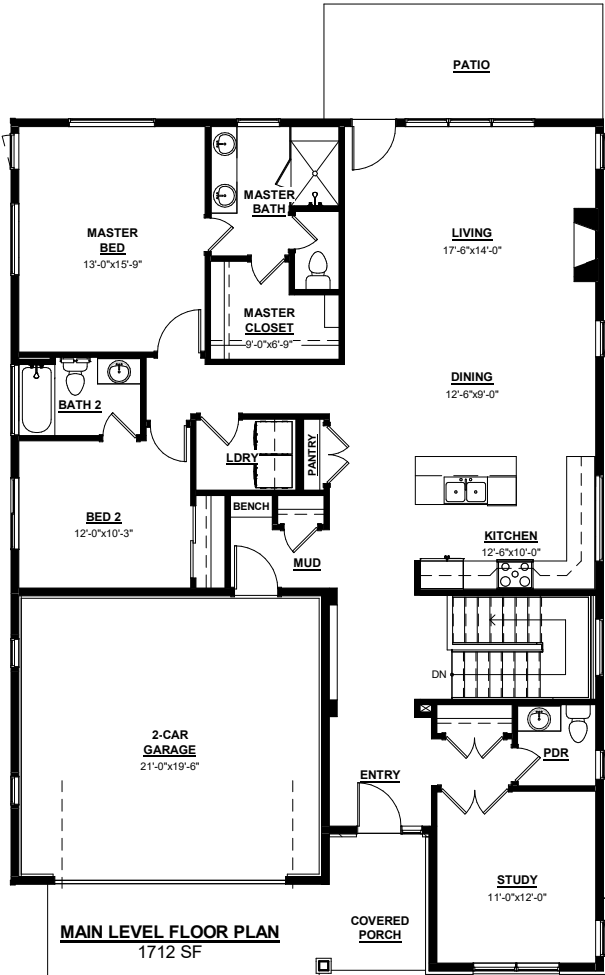

# The - Model 300-B

Finished Sq. Ft. 1712 Total Sq. Ft. 3376

In a continuing effort to improve our homes, Von's 7, LLC and Von's Colorado Concepts reserves the right to make changes and/or modifications to plans, elevations, specifications, features, colors, and prices without prior notice. Optional upgrades may be shown for illustration purposes.