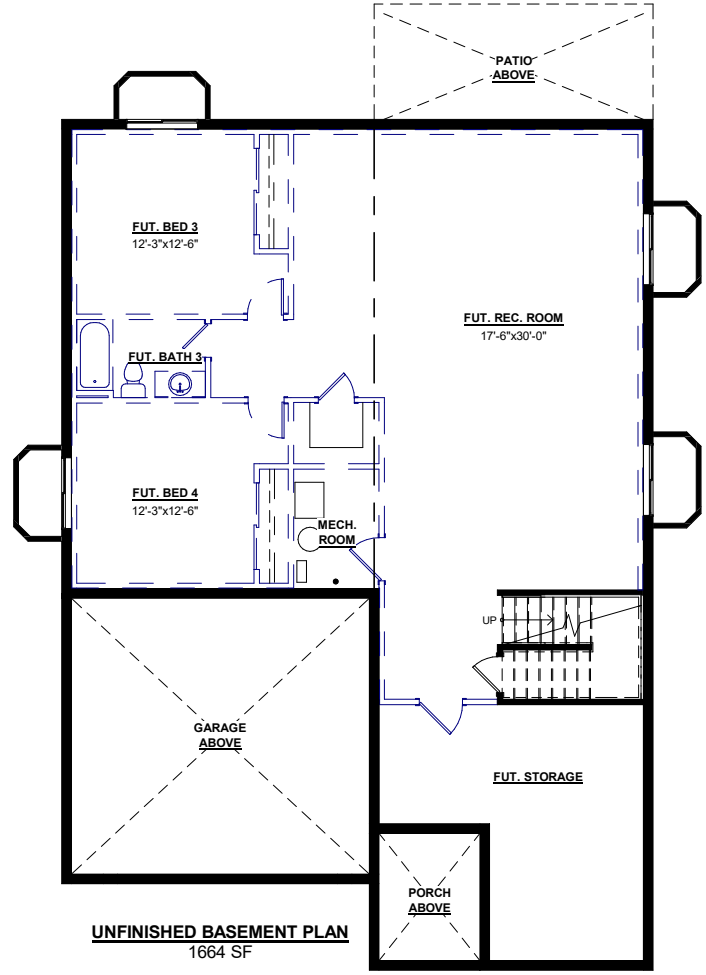

# The - Model 300-B

Finished Sq. Ft. 1712 Total Sq. Ft. 3376

In a continuing effort to improve our homes, Von's 7, LLC and Von's Colorado Concepts reserves the right to make changes and/or modifications to plans, elevations, specifications, features, colors, and prices without prior notice. Optional upgrades may be shown for illustration purposes.