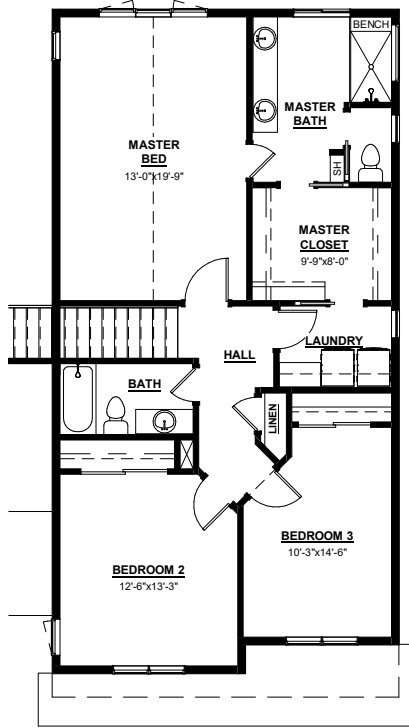

# The - Model 945-BR

Finished Sq. Ft. 2187 Total Sq. Ft. 3229

**SECOND LEVEL FLOOR PLAN**  
1051 SF

**MAIN LEVEL FLOOR PLAN**  
1136 SF

**UNFINISHED BASEMENT PLAN**  
1042 SF