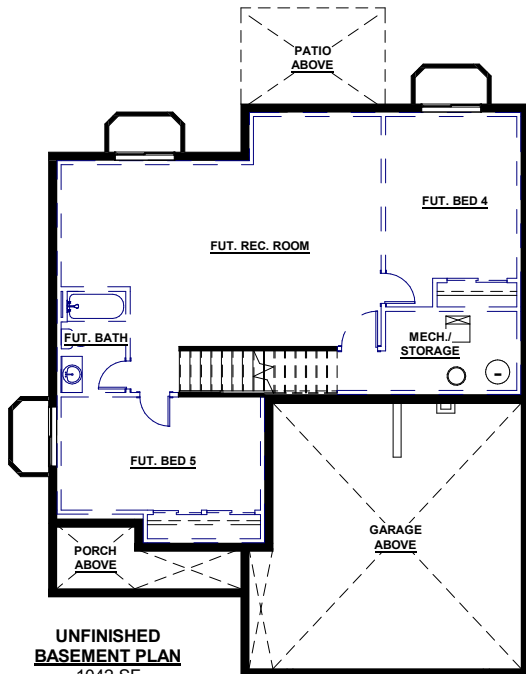

# The - Model 945-BR

Finished Sq. Ft. 2187 Total Sq. Ft. 3229

**SECOND LEVEL FLOOR PLAN**  
1051 SF

**MAIN LEVEL FLOOR PLAN**  
1136 SF

**UNFINISHED BASEMENT PLAN**  
1042 SF