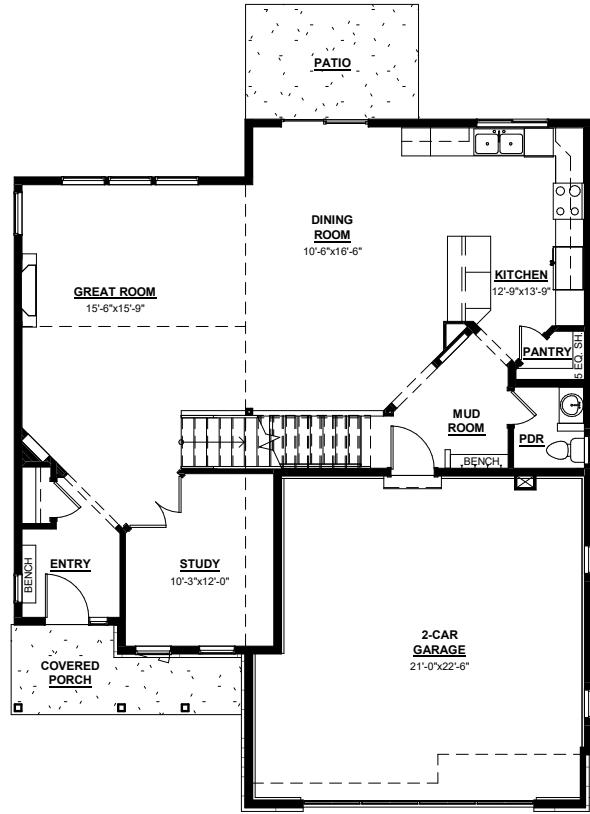

# The - Model 945-BR

Finished Sq. Ft. 2187 Total Sq. Ft. 3229

**SECOND LEVEL FLOOR PLAN**  
1051 SF

**MAIN LEVEL FLOOR PLAN**  
1136 SF

**UNFINISHED BASEMENT PLAN**  
1042 SF