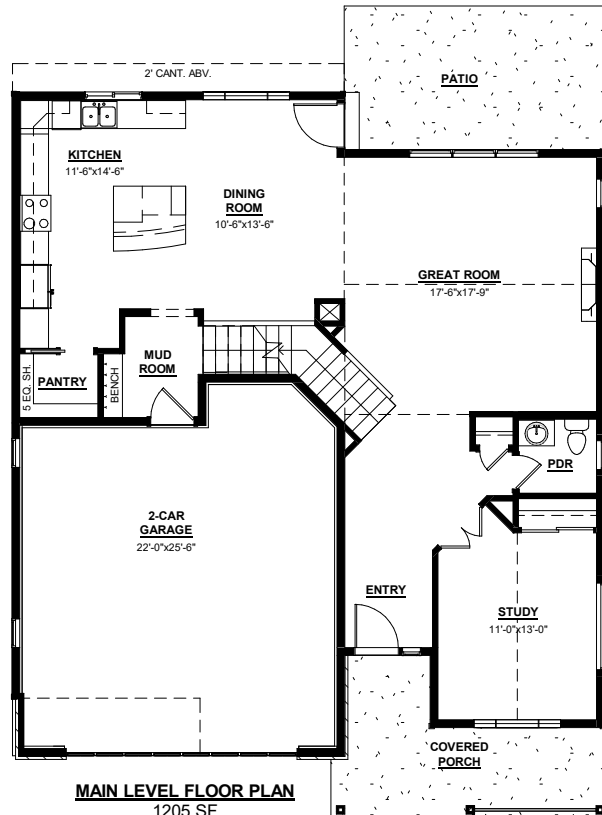

# The - Model 800-AF

Finished Sq. Ft. 2218 Total Sq. Ft. 3321

**SECOND LEVEL FLOOR PLAN**  
1013 SF

**MAIN LEVEL FLOOR PLAN**  
1205 SF

**UNFINISHED BASEMENT**  
1103 SF