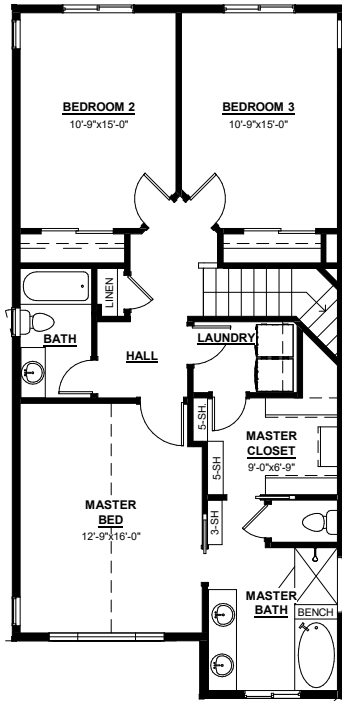

# The - Model 800-AF

Finished Sq. Ft. 2218 Total Sq. Ft. 3321

**SECOND LEVEL FLOOR PLAN**  
1013 SF

**MAIN LEVEL FLOOR PLAN**  
1205 SF

**UNFINISHED BASEMENT**  
1103 SF