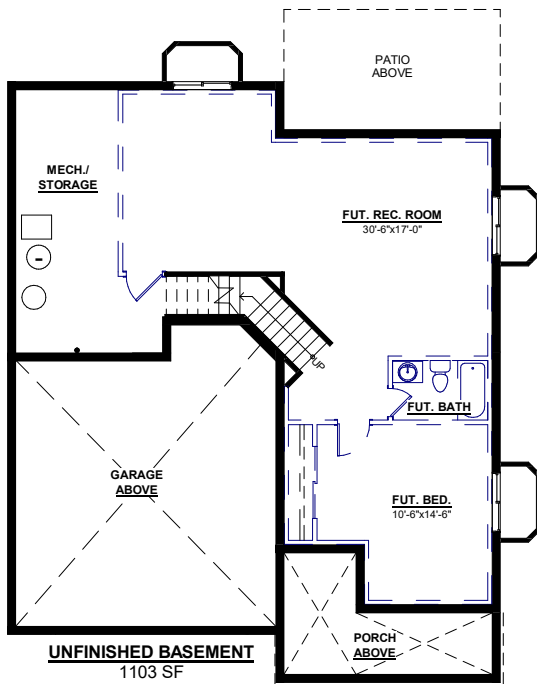

# The - Model 800-AF

Finished Sq. Ft. 2218 Total Sq. Ft. 3321

**SECOND LEVEL FLOOR PLAN**  
1013 SF

**MAIN LEVEL FLOOR PLAN**  
1205 SF

**UNFINISHED BASEMENT**  
1103 SF